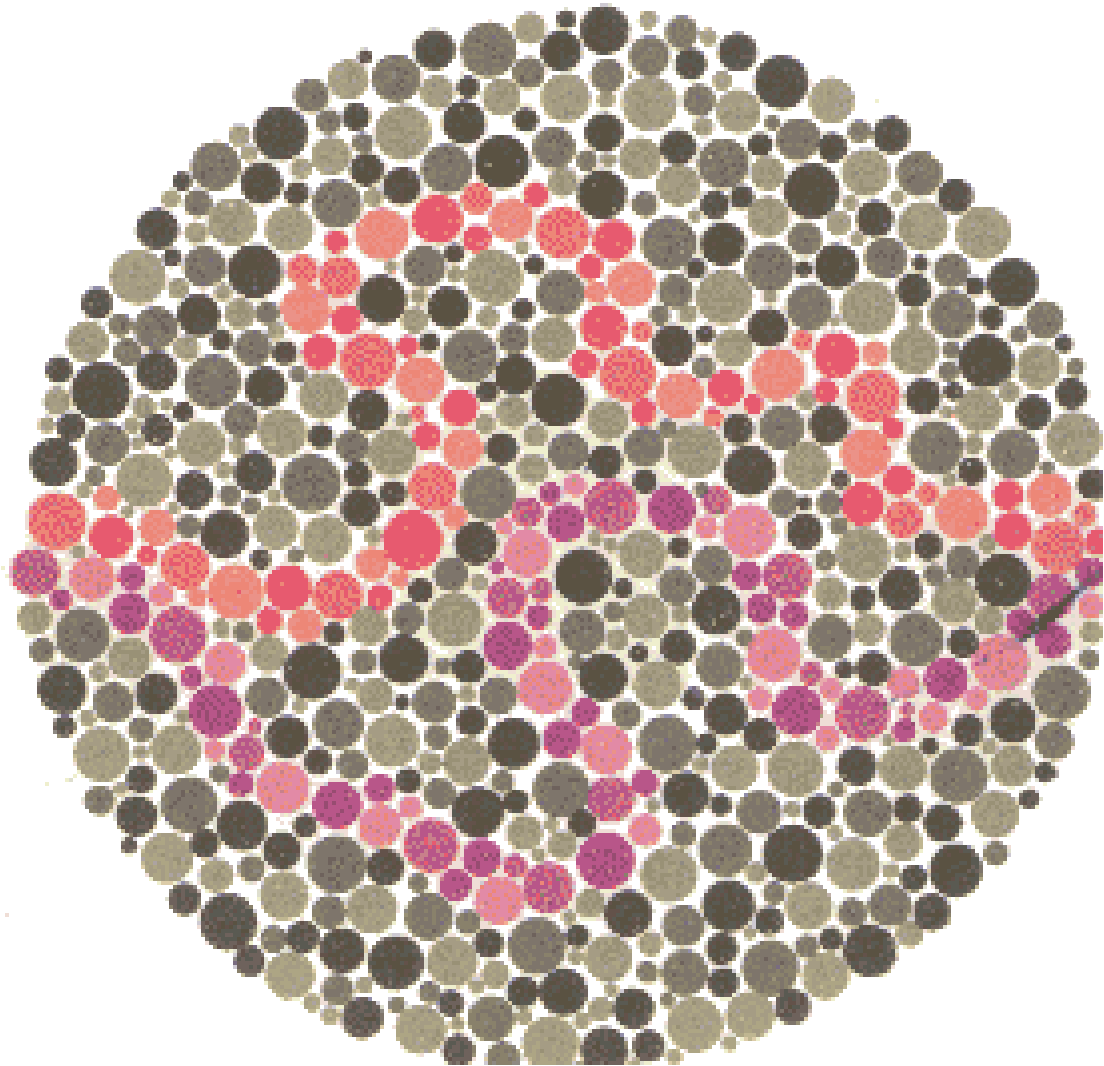

Ishihara Test

DIRECTIONS FOR USE

Attempt to identify the hidden number or line within 5 seconds

- Plates 1 – 17 each contain a number
- Plates 18 – 24 contain one or two wiggly lines.

To pass each test you must identify the correct number, or correctly trace the wiggly lines.

Ishihara Test

ISHIHARA COLOR BLINDNESS TEST PLATE 13

Ishihara Test

ISHIHARA COLOR BLINDNESS TEST PLATE 14

Ishihara Test

ISHIHARA COLOR BLINDNESS TEST PLATE 15

Ishihara Test

ISHIHARA COLOR BLINDNESS TEST PLATE 16

Ishihara Test

ISHIHARA COLOR BLINDNESS TEST PLATE 17

Ishihara Test

ISHIHARA COLOR BLINDNESS TEST PLATE 18

Ishihara Test

ISHIHARA COLOR BLINDNESS TEST PLATE 19

Ishihara Test

ISHIHARA COLOR BLINDNESS TEST PLATE 20