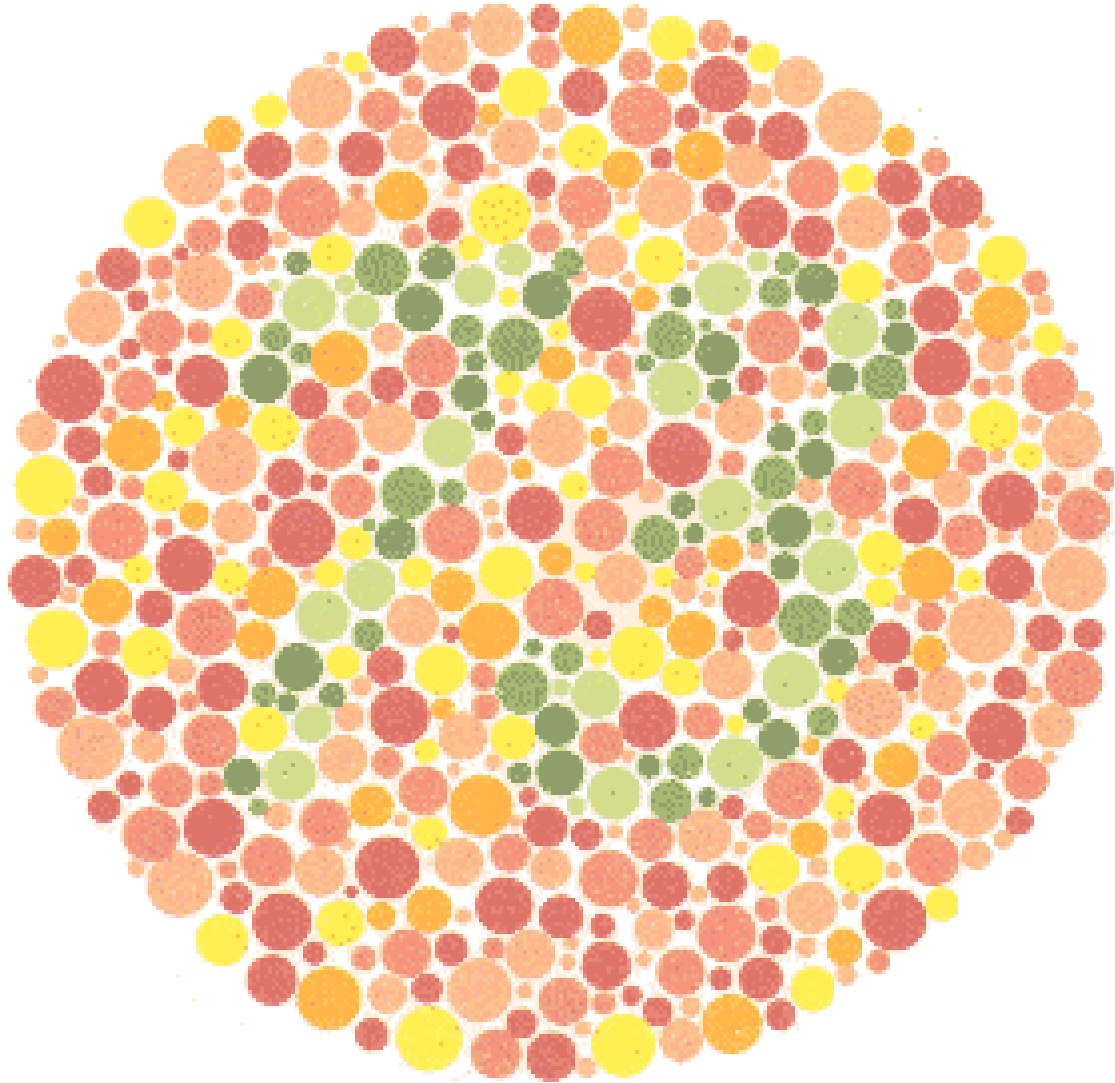

Ishihara Test

ISHIHARA COLOR BLINDNESS TEST PLATE 13