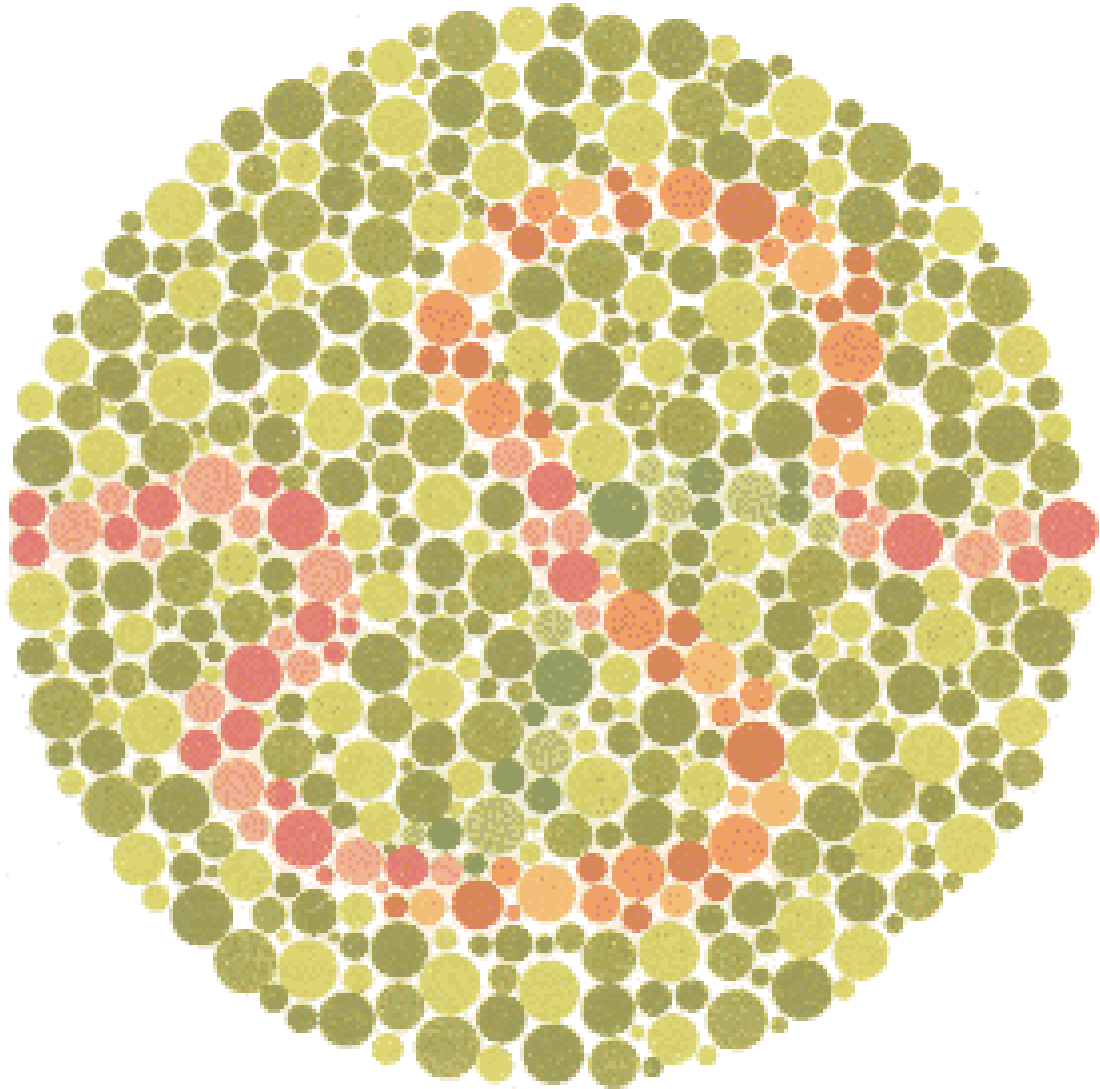

Ishihara Test

DIRECTIONS FOR USE

Attempt to identify the hidden number or line within 5 seconds

- Plates 1 – 17 each contain a number
- Plates 18 – 24 contain one or two wiggly lines.

To pass each test you must identify the correct number, or correctly trace the wiggly lines.

Ishihara Test

ISHIHARA COLOR BLINDNESS TEST PLATE 21

Ishihara Test

ISHIHARA COLOR BLINDNESS TEST PLATE 22

Ishihara Test

ISHIHARA COLOR BLINDNESS TEST PLATE 23

Ishihara Test

ISHIHARA COLOR BLINDNESS TEST PLATE 24