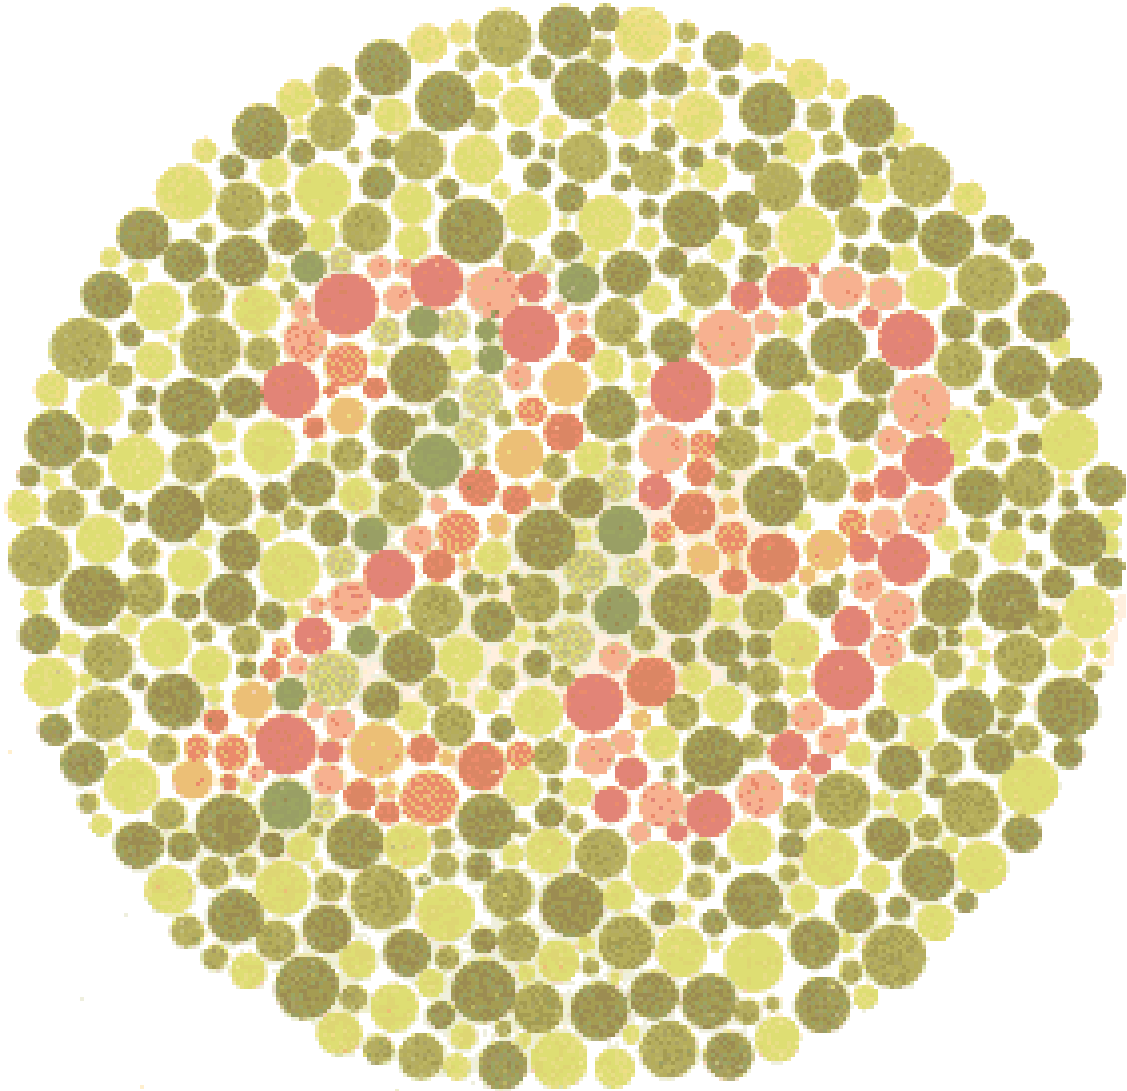

Ishihara Test

DIRECTIONS FOR USE

Attempt to identify the hidden number or line within 5 seconds

- Plates 1 – 17 each contain a number
- Plates 18 – 24 contain one or two wiggly lines.

To pass each test you must identify the correct number, or correctly trace the wiggly lines.

Ishihara Test

ISHIHARA COLOR BLINDNESS TEST PLATE 1

Ishihara Test

ISHIHARA COLOR BLINDNESS TEST PLATE 2

Ishihara Test

ISHIHARA COLOR BLINDNESS TEST PLATE 3

Ishihara Test

ISHIHARA COLOR BLINDNESS TEST PLATE 4