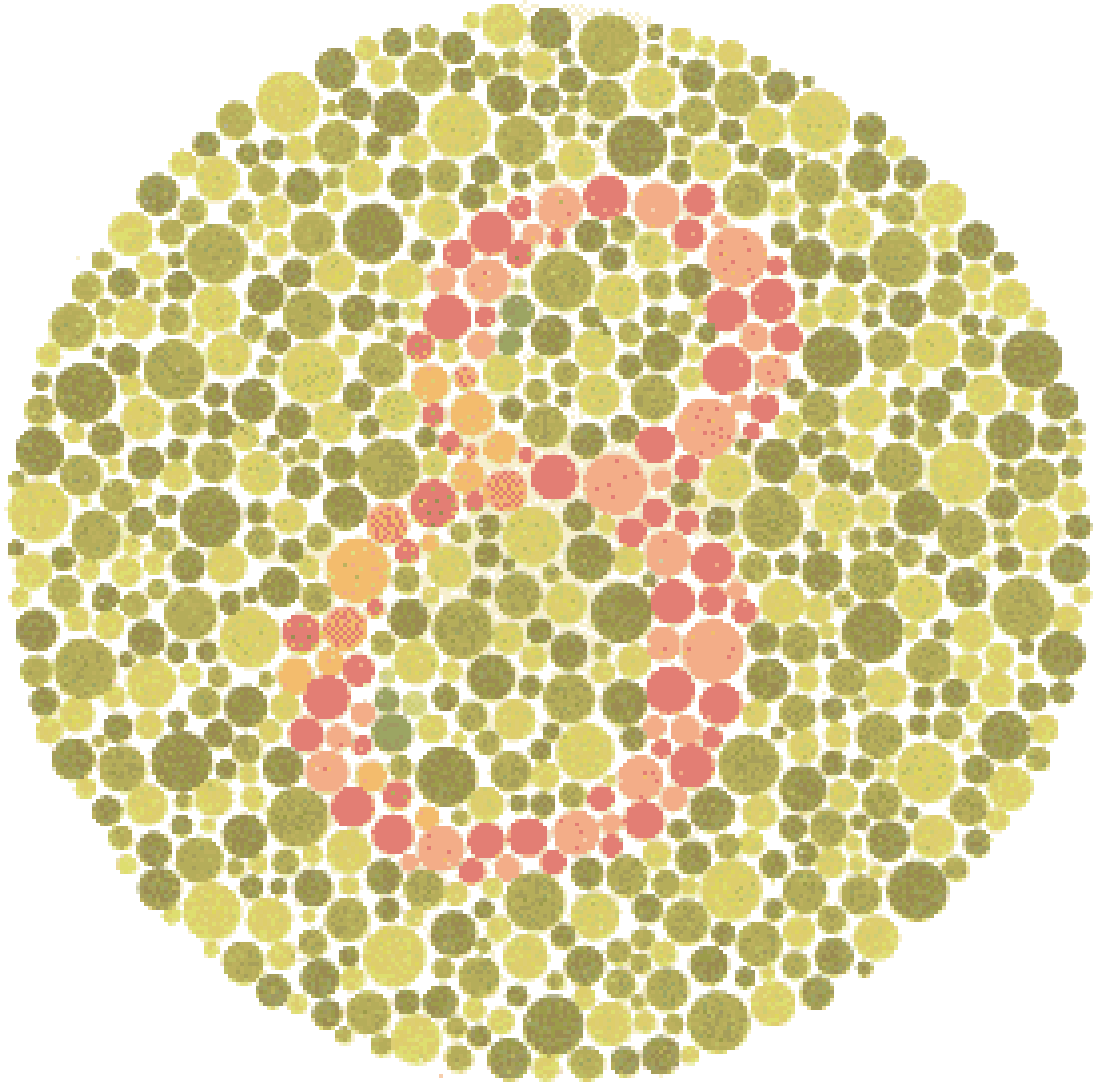

Ishihara Test

DIRECTIONS FOR USE

Attempt to identify the hidden number or line within 5 seconds

- Plates 1 – 17 each contain a number
- Plates 18 – 24 contain one or two wiggly lines.

To pass each test you must identify the correct number, or correctly trace the wiggly lines.

Ishihara Test

ISHIHARA COLOR BLINDNESS TEST PLATE 1

Ishihara Test

ISHIHARA COLOR BLINDNESS TEST PLATE 2

Ishihara Test

ISHIHARA COLOR BLINDNESS TEST PLATE 3

Ishihara Test

ISHIHARA COLOR BLINDNESS TEST PLATE 4