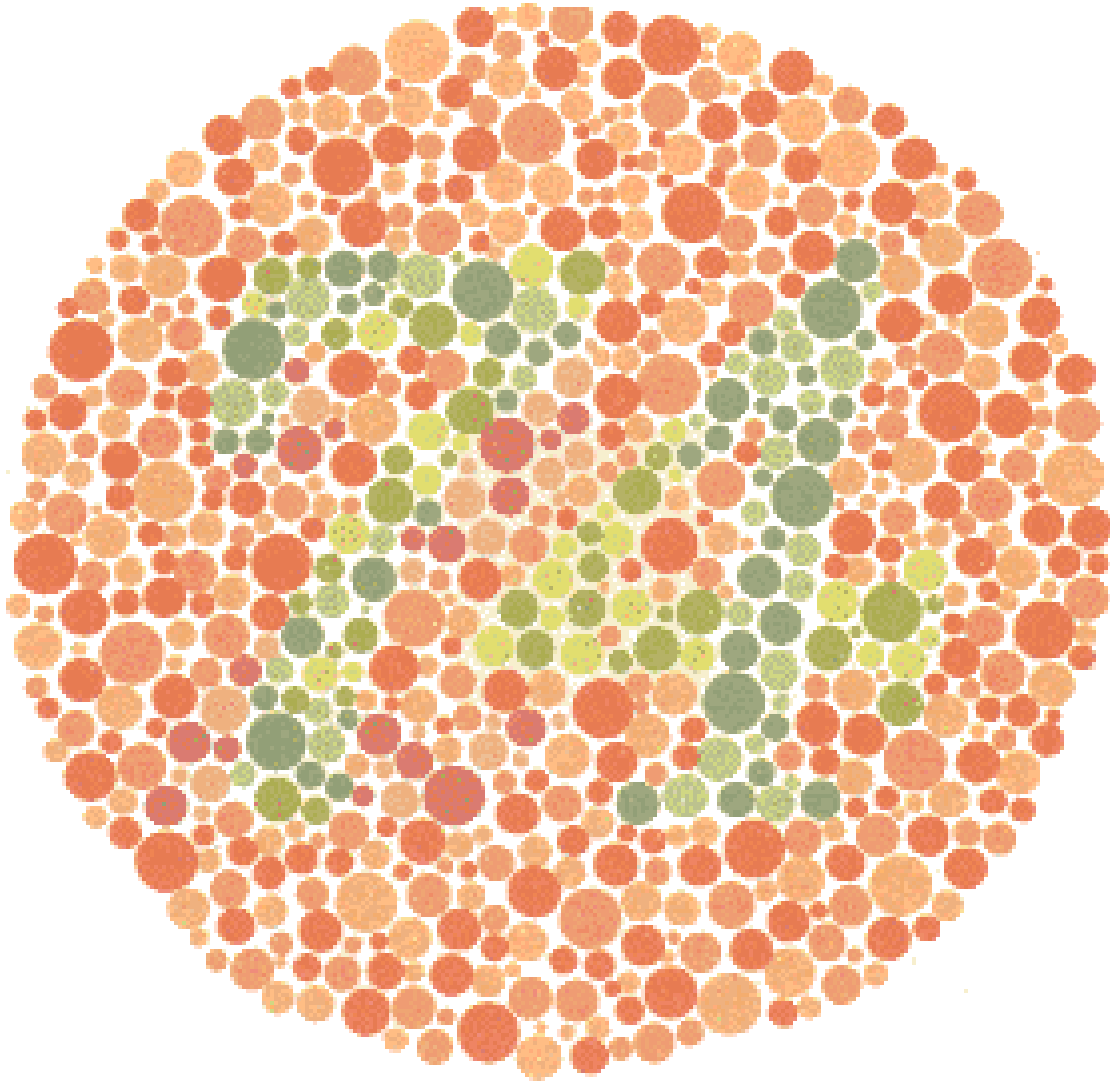

Ishihara Test

DIRECTIONS FOR USE

Attempt to identify the hidden number or line within 5 seconds

- Plates 1 – 17 each contain a number
- Plates 18 – 24 contain one or two wiggly lines.

To pass each test you must identify the correct number, or correctly trace the wiggly lines.

Ishihara Test

ISHIHARA COLOR BLINDNESS TEST PLATE 5

Ishihara Test

ISHIHARA COLOR BLINDNESS TEST PLATE 6

Ishihara Test

ISHIHARA COLOR BLINDNESS TEST PLATE 7

Ishihara Test

ISHIHARA COLOR BLINDNESS TEST PLATE 8