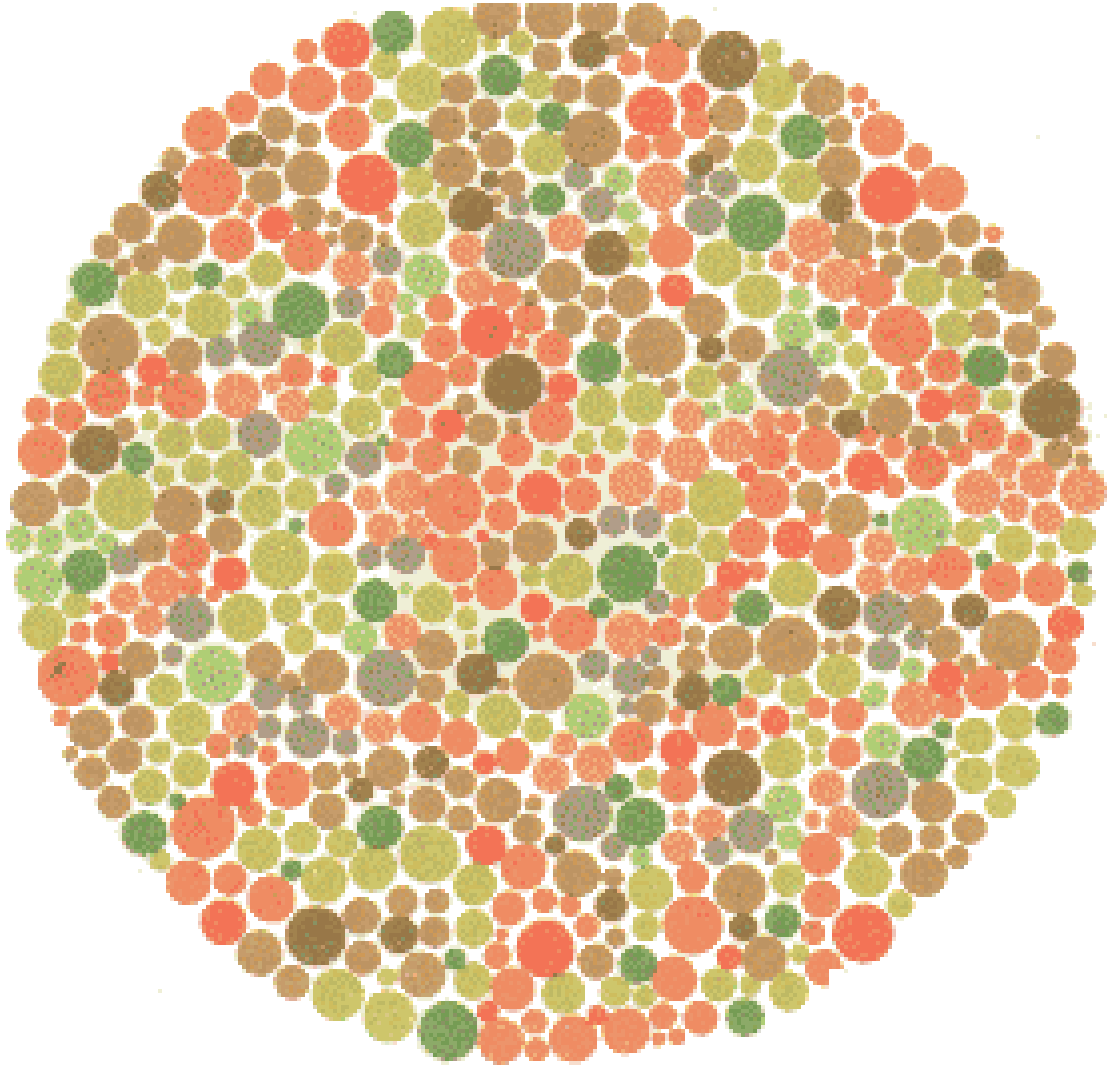

Ishihara Test

DIRECTIONS FOR USE

Attempt to identify the hidden number or line within 5 seconds

- Plates 1 – 17 each contain a number
- Plates 18 – 24 contain one or two wiggly lines.

To pass each test you must identify the correct number, or correctly trace the wiggly lines.

Ishihara Test

ISHIHARA COLOR BLINDNESS TEST PLATE 17

Ishihara Test

ISHIHARA COLOR BLINDNESS TEST PLATE 18

Ishihara Test

ISHIHARA COLOR BLINDNESS TEST PLATE 19

Ishihara Test

ISHIHARA COLOR BLINDNESS TEST PLATE 20