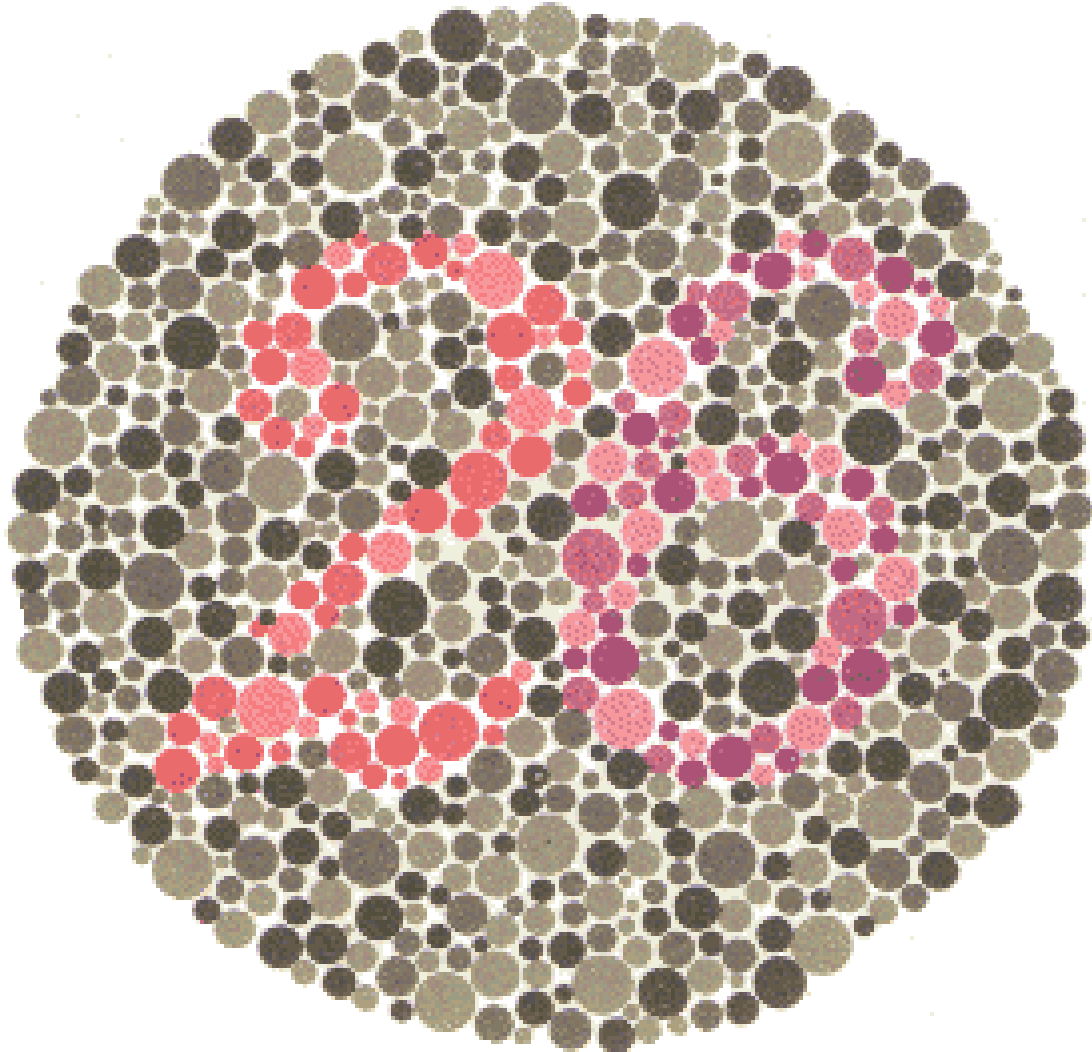

Ishihara Test

DIRECTIONS FOR USE

Attempt to identify the hidden number or line within 5 seconds

- Plates 1 – 17 each contain a number
- Plates 18 – 24 contain one or two wiggly lines.

To pass each test you must identify the correct number, or correctly trace the wiggly lines.

Ishihara Test

ISHIHARA COLOR BLINDNESS TEST PLATE 13

Ishihara Test

ISHIHARA COLOR BLINDNESS TEST PLATE 14

Ishihara Test

ISHIHARA COLOR BLINDNESS TEST PLATE 15

Ishihara Test

ISHIHARA COLOR BLINDNESS TEST PLATE 16