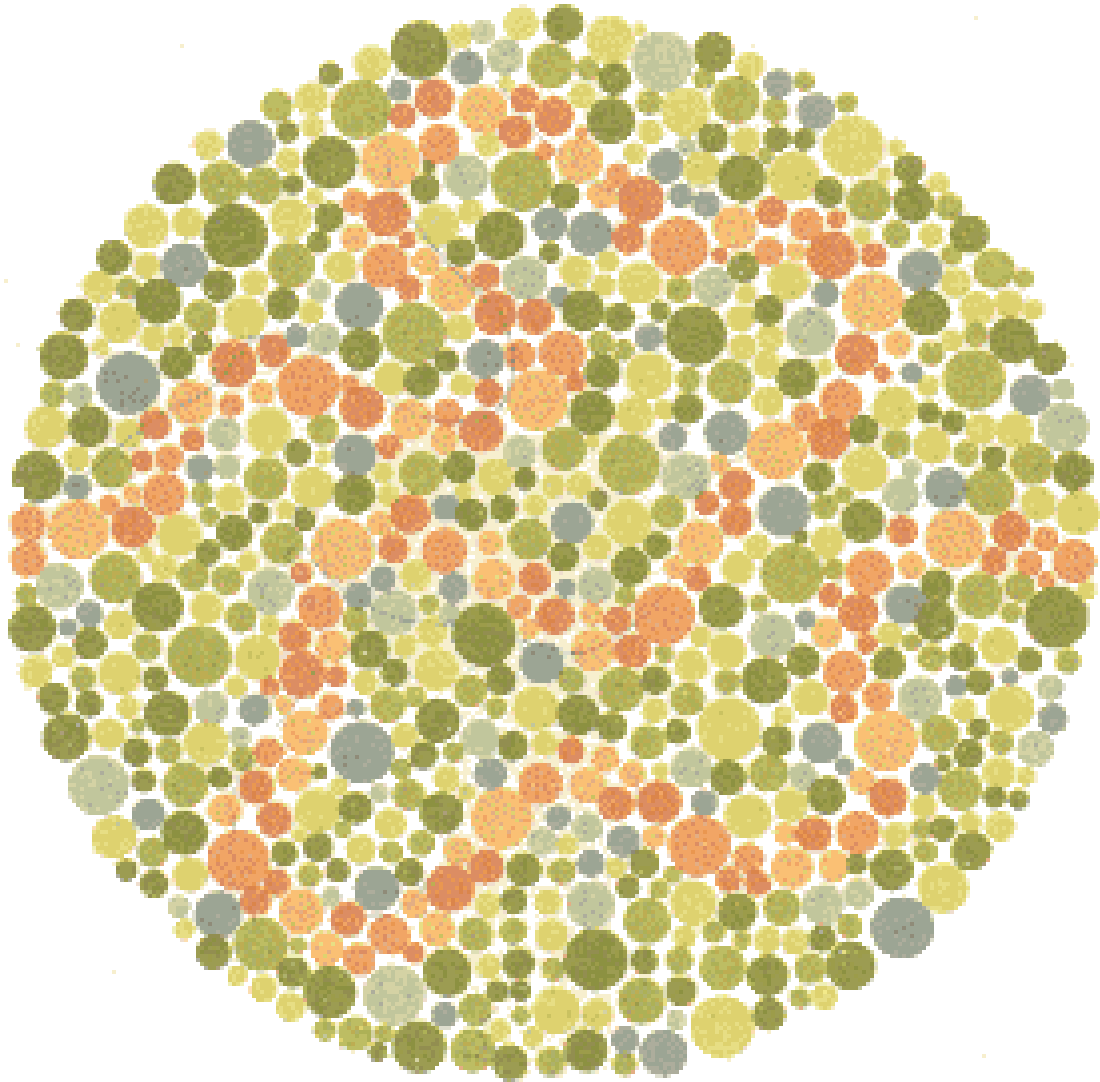

Ishihara Test

DIRECTIONS FOR USE

Attempt to identify the hidden number or line within 5 seconds

- Plates 1 – 17 each contain a number
- Plates 18 – 24 contain one or two wiggly lines.

To pass each test you must identify the correct number, or correctly trace the wiggly lines.

Ishihara Test

ISHIHARA COLOR BLINDNESS TEST PLATE 17

Ishihara Test

ISHIHARA COLOR BLINDNESS TEST PLATE 18

Ishihara Test

ISHIHARA COLOR BLINDNESS TEST PLATE 19

Ishihara Test

ISHIHARA COLOR BLINDNESS TEST PLATE 20

Ishihara Test

ISHIHARA COLOR BLINDNESS TEST PLATE 21

Ishihara Test

ISHIHARA COLOR BLINDNESS TEST PLATE 22

Ishihara Test

ISHIHARA COLOR BLINDNESS TEST PLATE 23

Ishihara Test

ISHIHARA COLOR BLINDNESS TEST PLATE 24