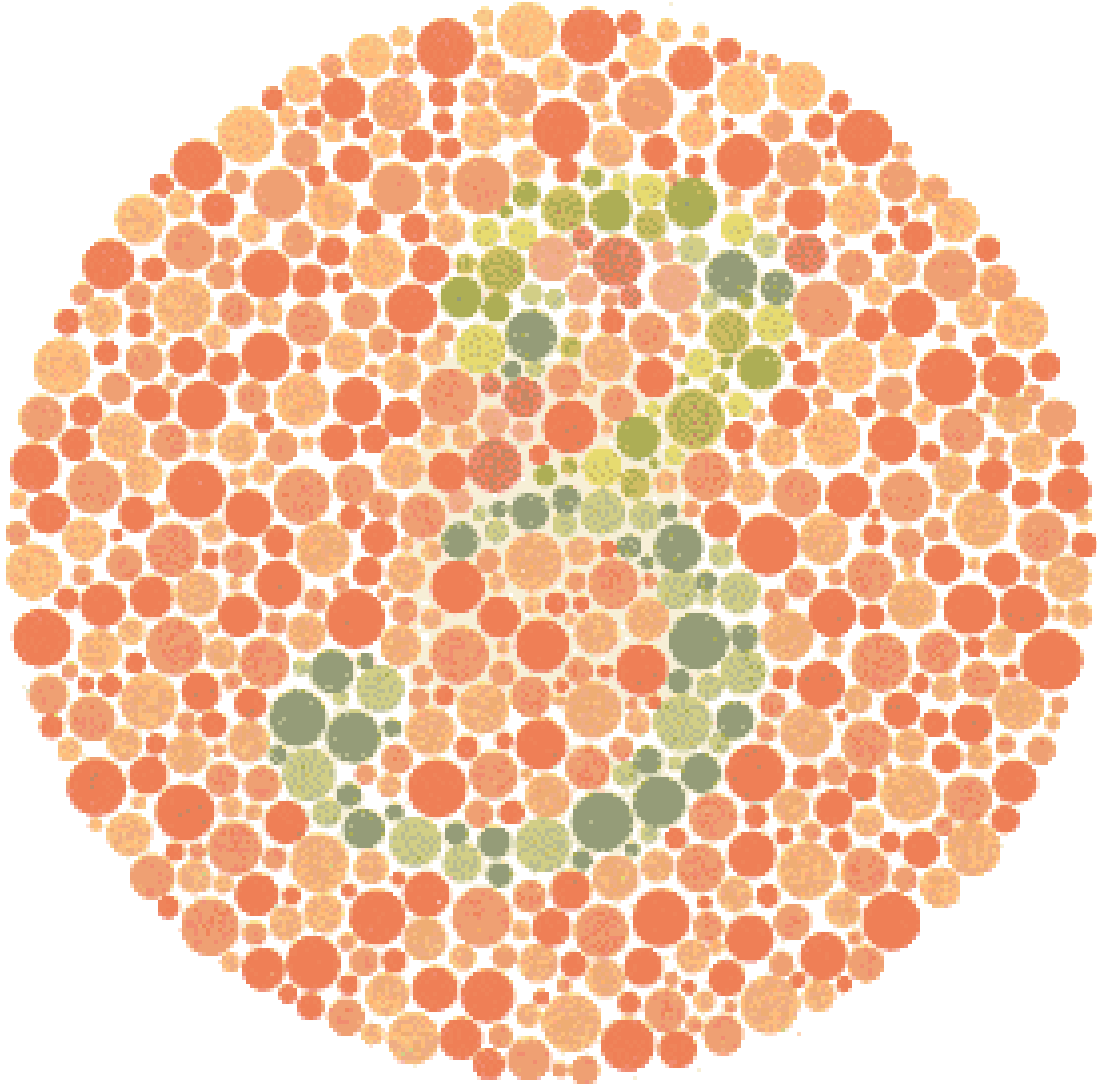

Ishihara Test

ISHIHARA COLOR BLINDNESS TEST PLATE 5