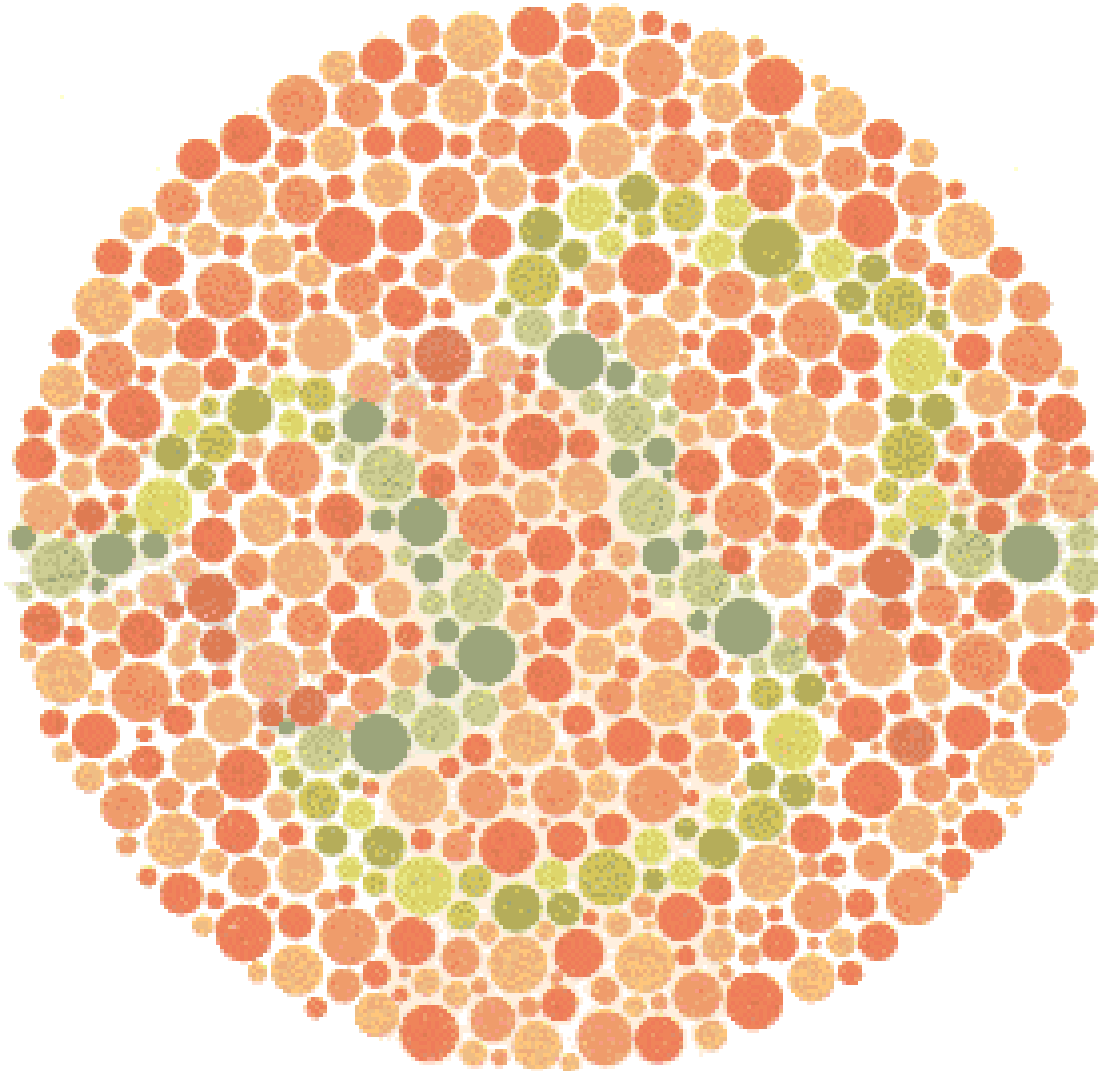

Ishihara Test

ISHIHARA COLOR BLINDNESS TEST PLATE 22