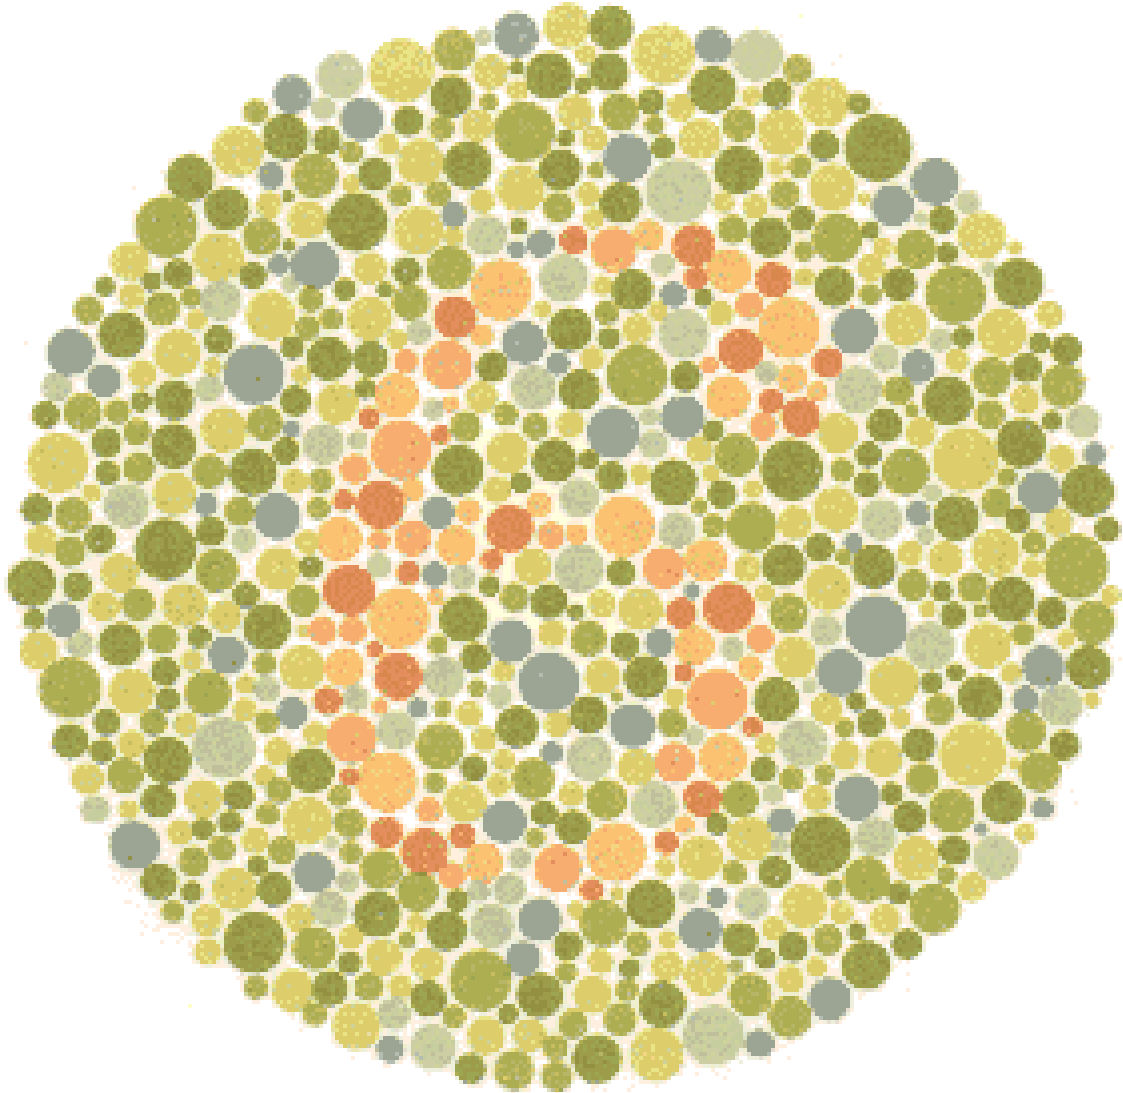

Ishihara Test

DIRECTIONS FOR USE

Attempt to identify the hidden number or line within 5 seconds

- Plates 1 – 17 each contain a number
- Plates 18 – 24 contain one or two wiggly lines.

To pass each test you must identify the correct number, or correctly trace the wiggly lines.

Ishihara Test

ISHIHARA COLOR BLINDNESS TEST PLATE 5

Ishihara Test

ISHIHARA COLOR BLINDNESS TEST PLATE 6

Ishihara Test

ISHIHARA COLOR BLINDNESS TEST PLATE 7

Ishihara Test

ISHIHARA COLOR BLINDNESS TEST PLATE 8