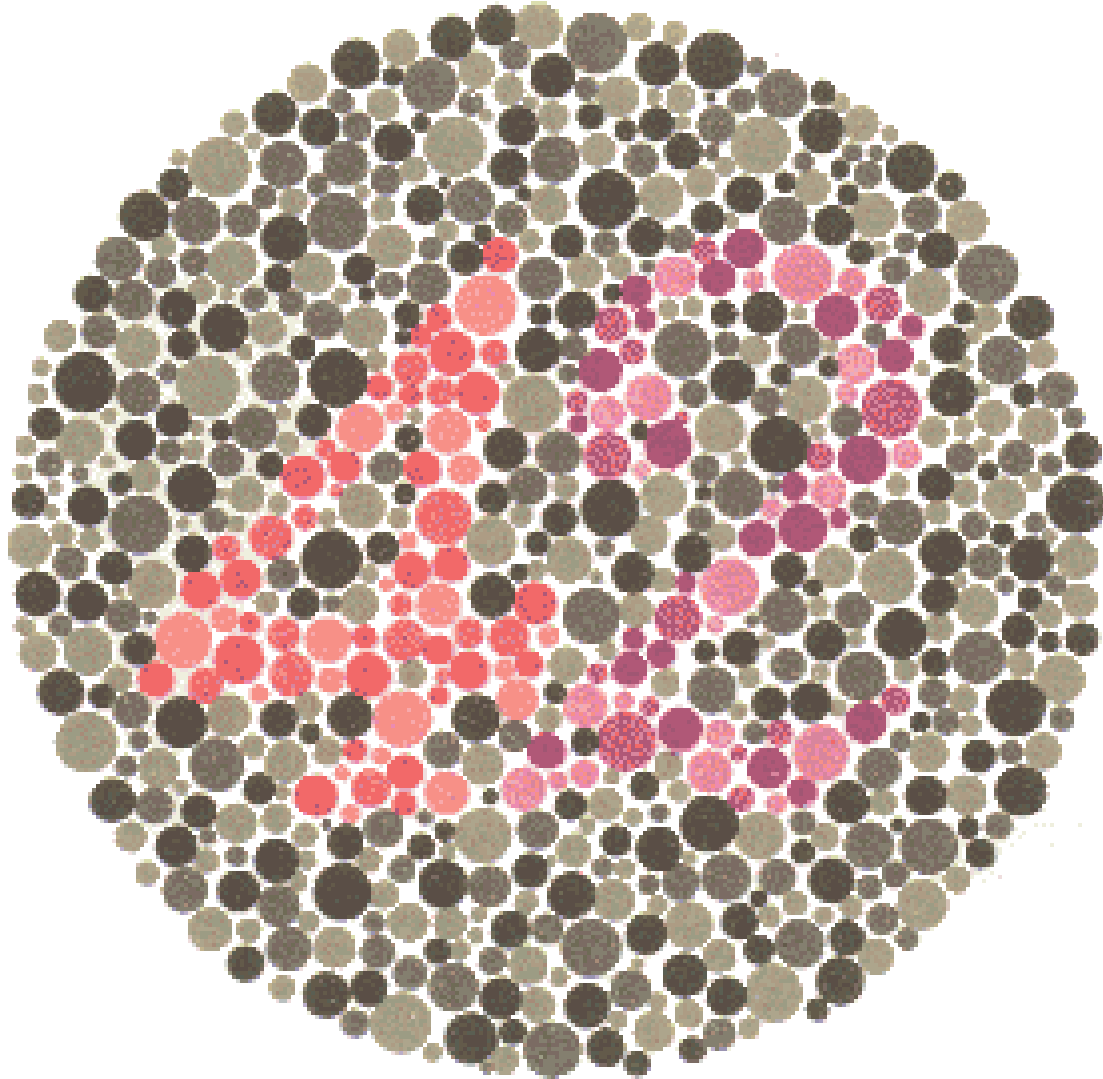

Ishihara Test

ISHIHARA COLOR BLINDNESS TEST PLATE 17