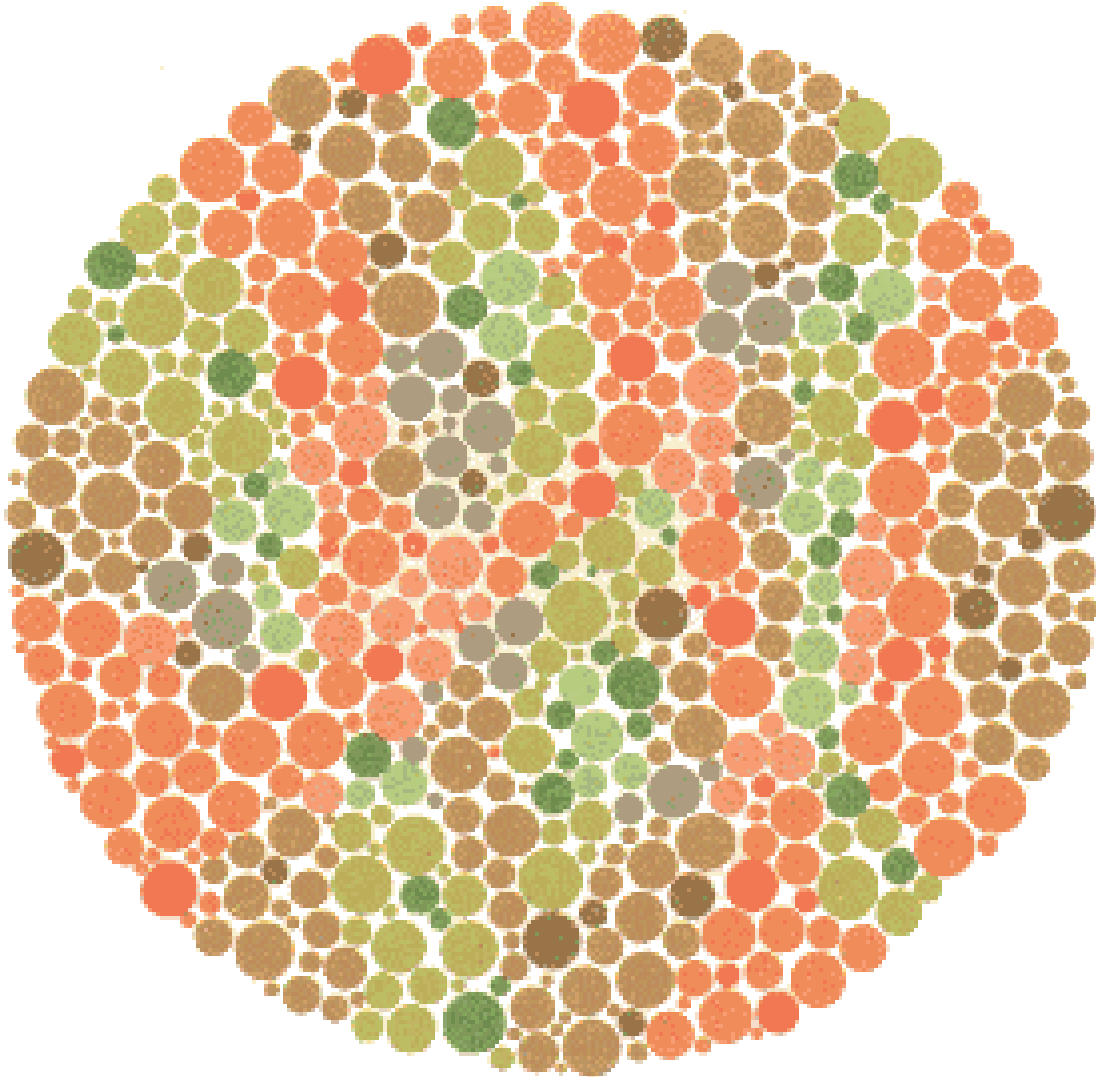

Ishihara Test

DIRECTIONS FOR USE

Attempt to identify the hidden number or line within 5 seconds

- Plates 1 – 17 each contain a number
- Plates 18 – 24 contain one or two wiggly lines.

To pass each test you must identify the correct number, or correctly trace the wiggly lines.

Ishihara Test

ISHIHARA COLOR BLINDNESS TEST PLATE 13

Ishihara Test

ISHIHARA COLOR BLINDNESS TEST PLATE 14

Ishihara Test

ISHIHARA COLOR BLINDNESS TEST PLATE 15

Ishihara Test

ISHIHARA COLOR BLINDNESS TEST PLATE 16