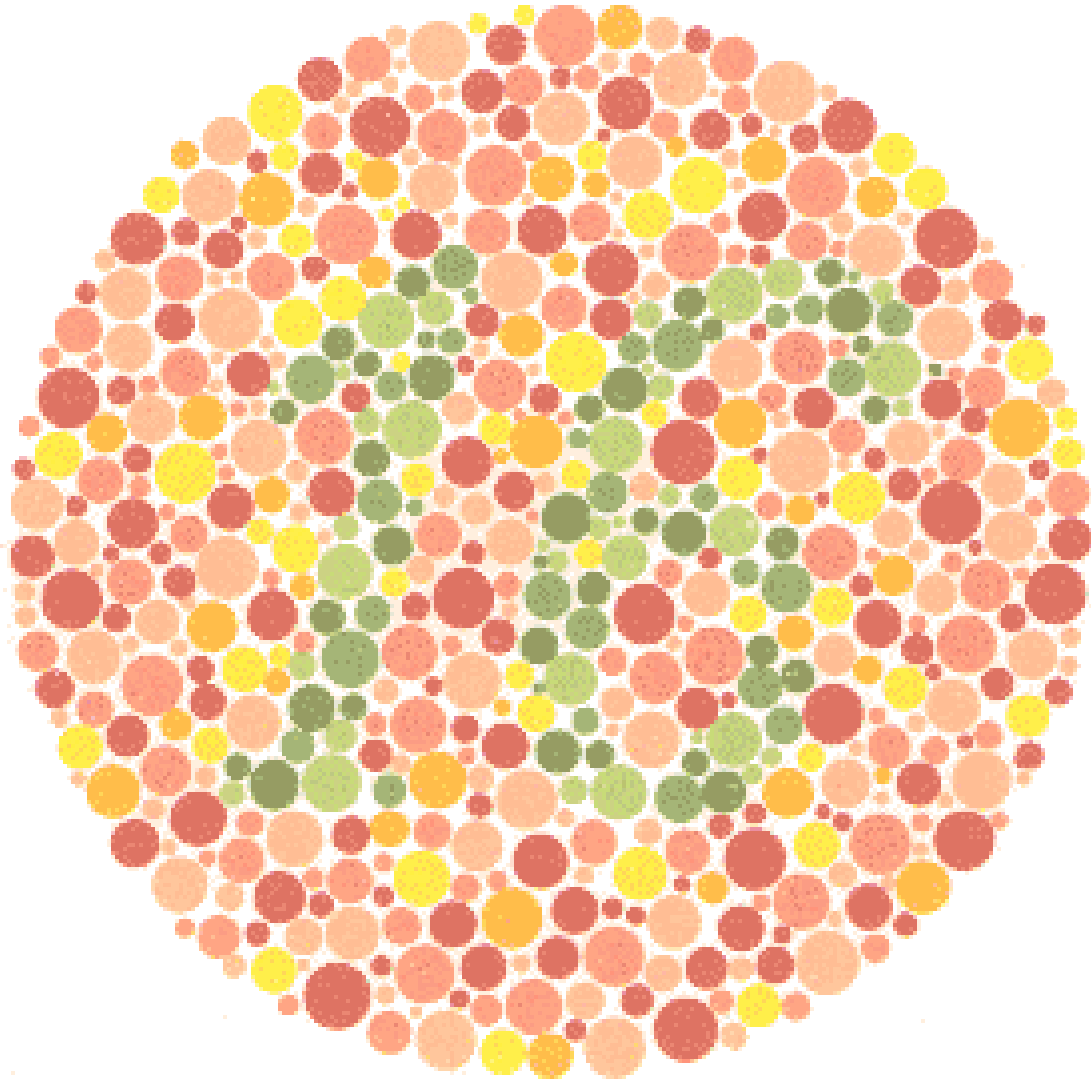

Ishihara Test

DIRECTIONS FOR USE

Attempt to identify the hidden number or line within 5 seconds

- Plates 1 – 17 each contain a number
- Plates 18 – 24 contain one or two wiggly lines.

To pass each test you must identify the correct number, or correctly trace the wiggly lines.

Ishihara Test

ISHIHARA COLOR BLINDNESS TEST PLATE 9

Ishihara Test

ISHIHARA COLOR BLINDNESS TEST PLATE 10

Ishihara Test

ISHIHARA COLOR BLINDNESS TEST PLATE 11

Ishihara Test

ISHIHARA COLOR BLINDNESS TEST PLATE 12