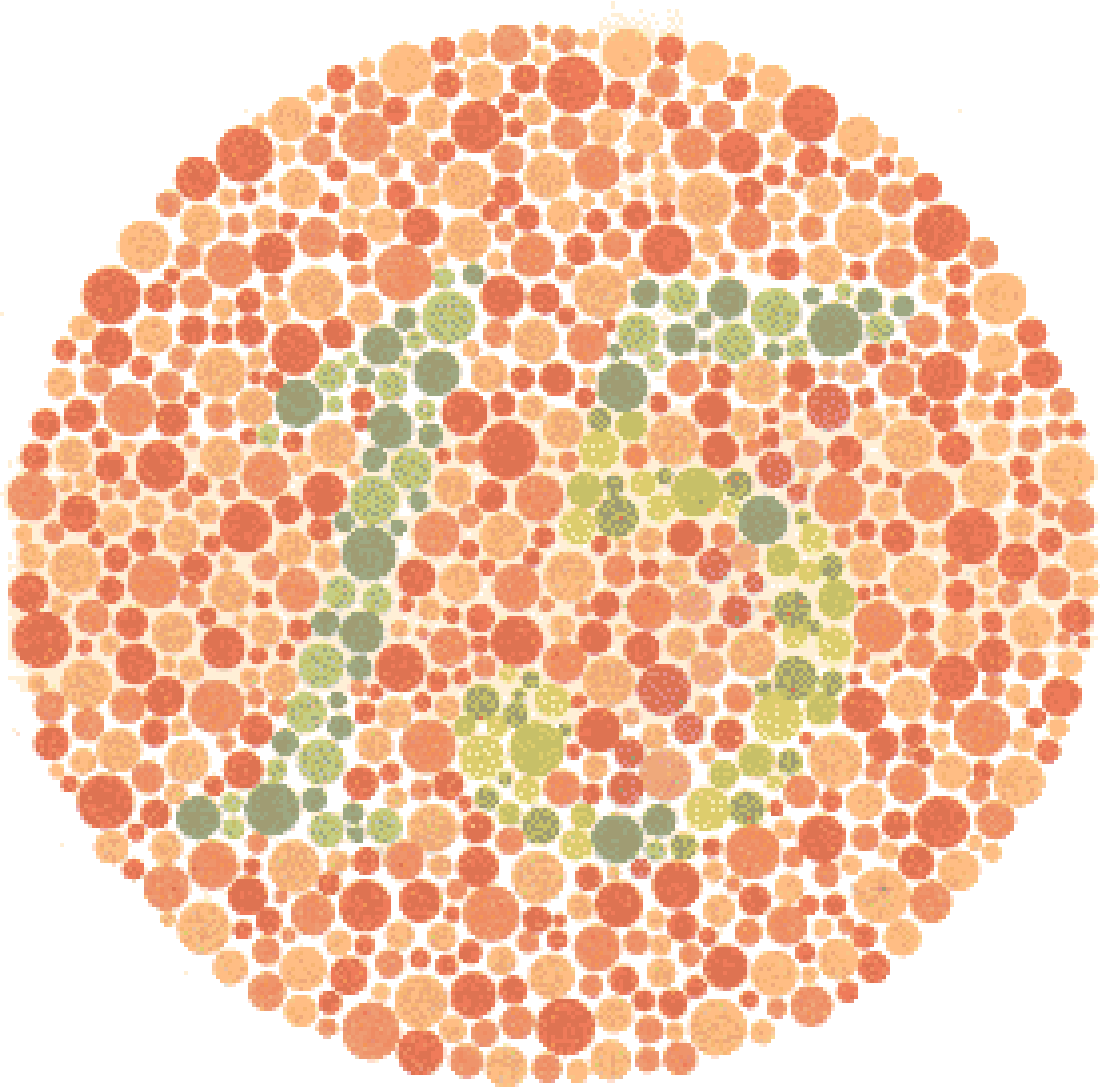

Ishihara Test

ISHIHARA COLOR BLINDNESS TEST PLATE 6